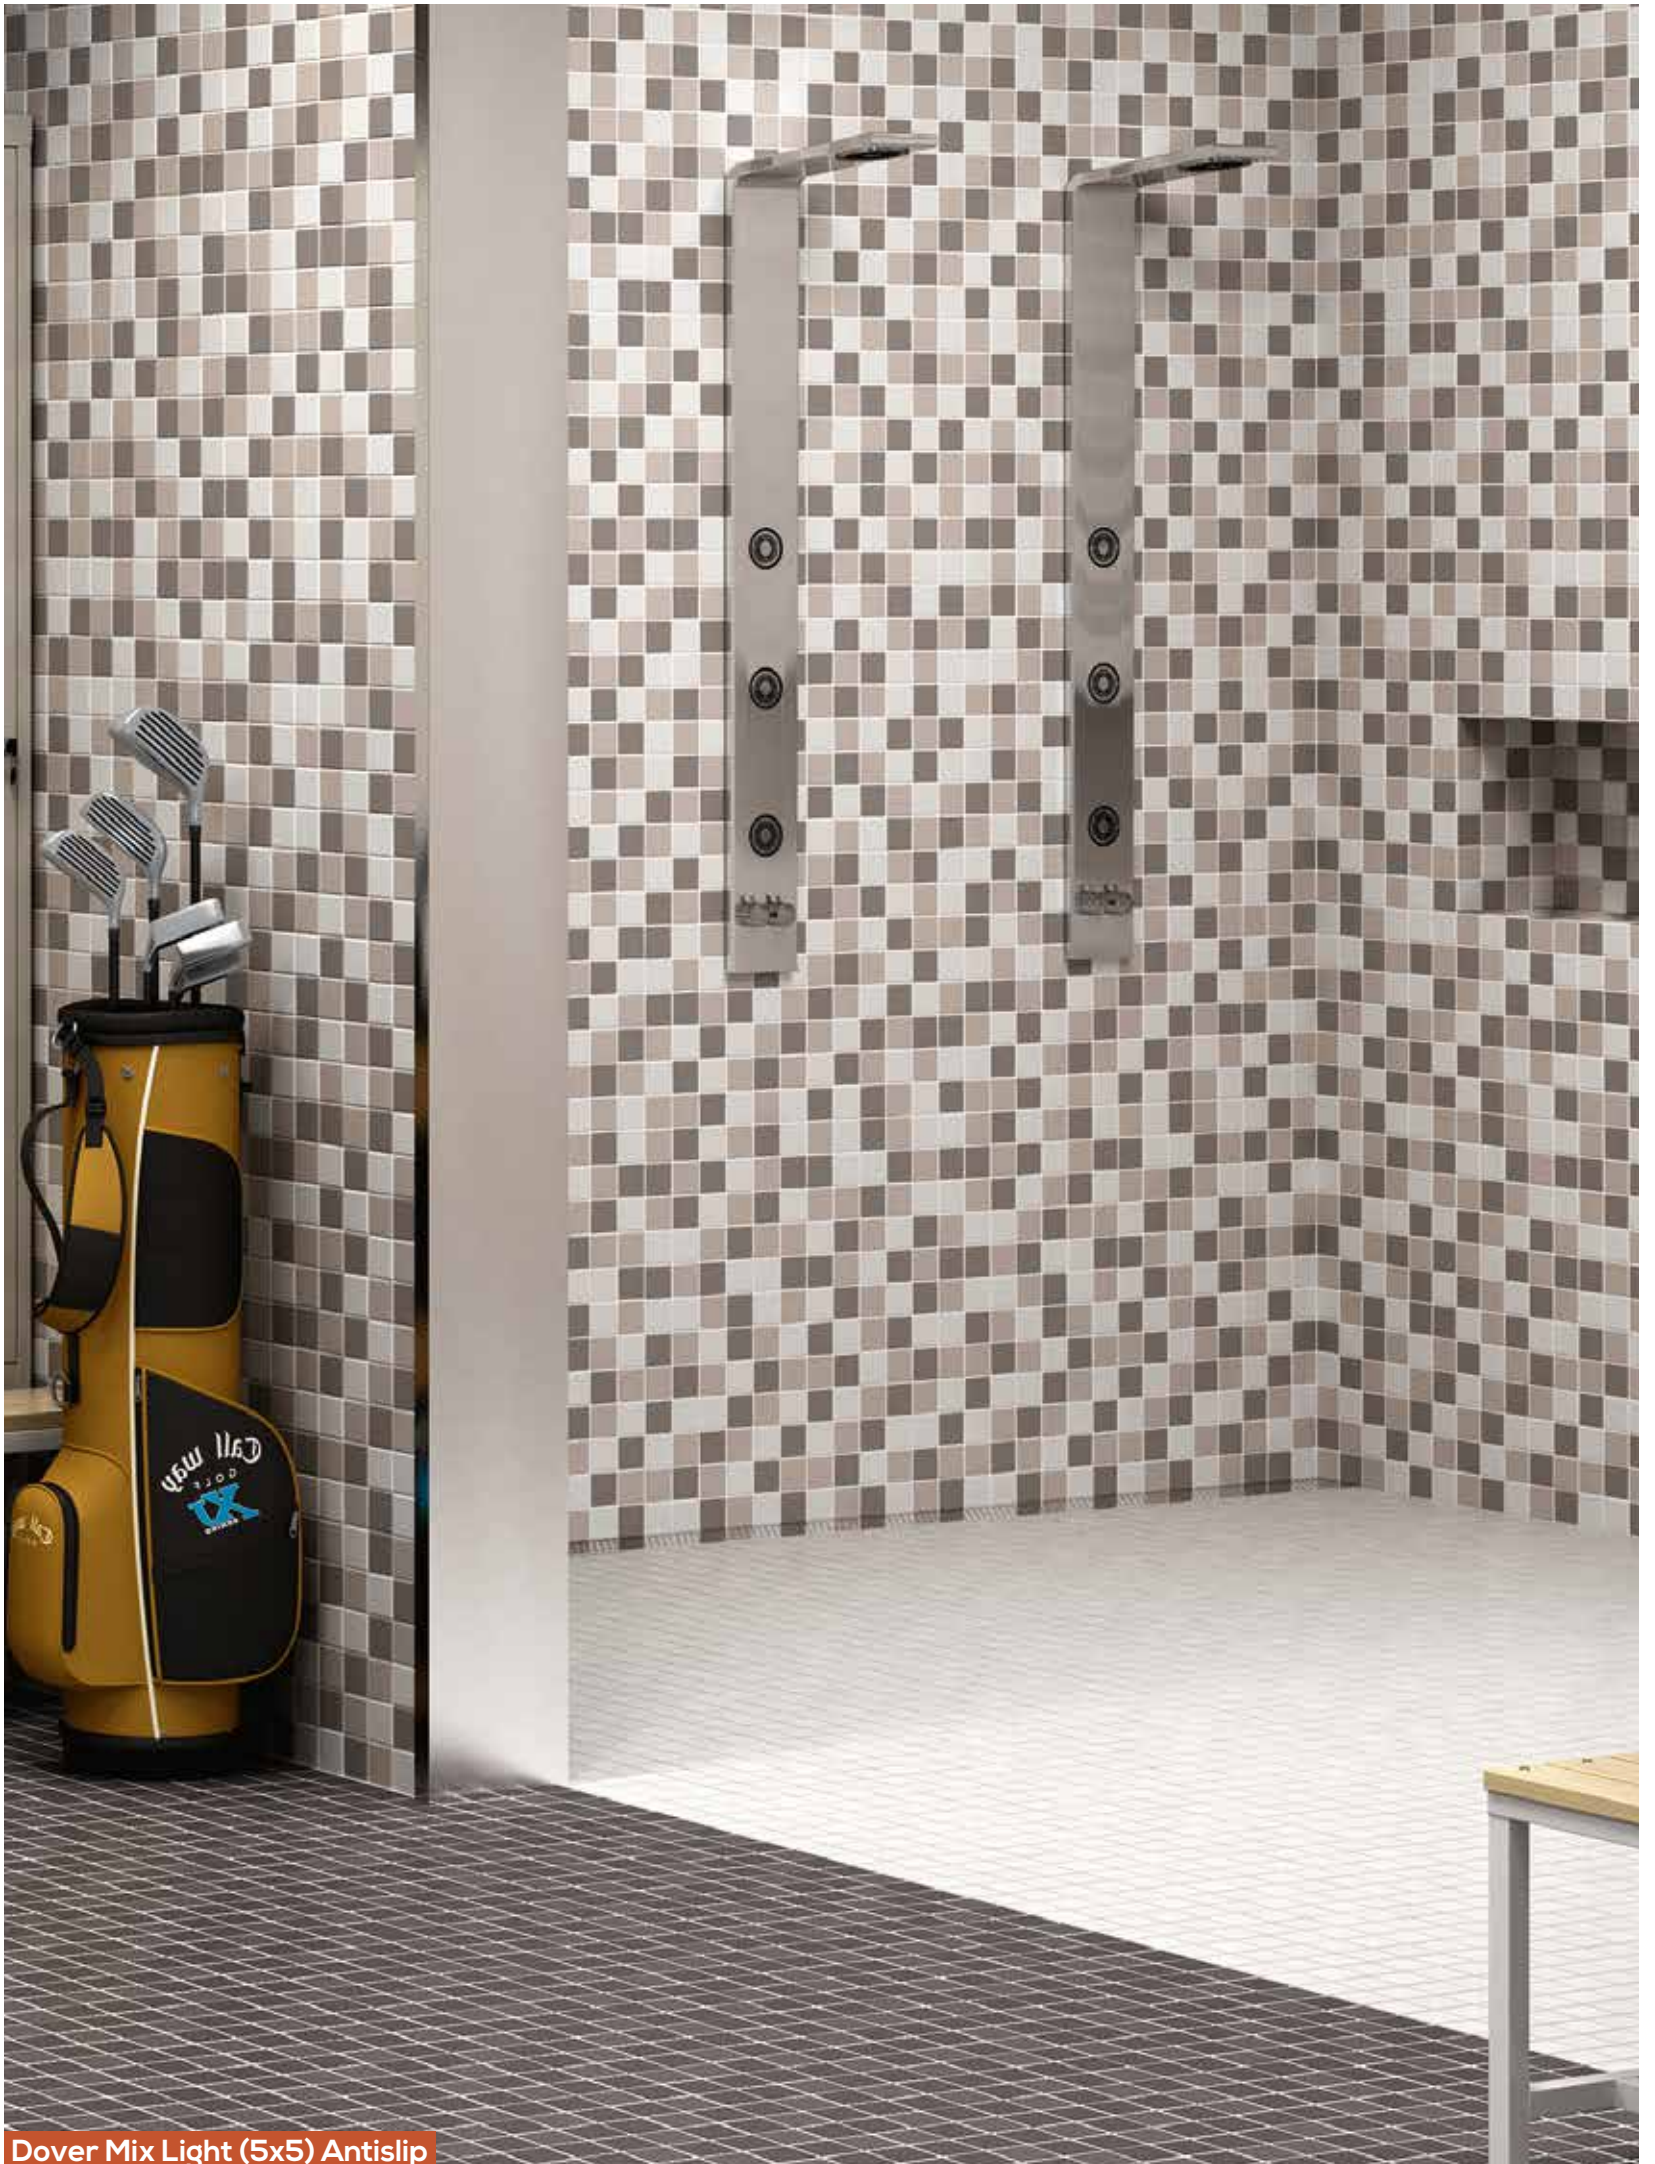

Dover Mix Light (5x5) Antislip