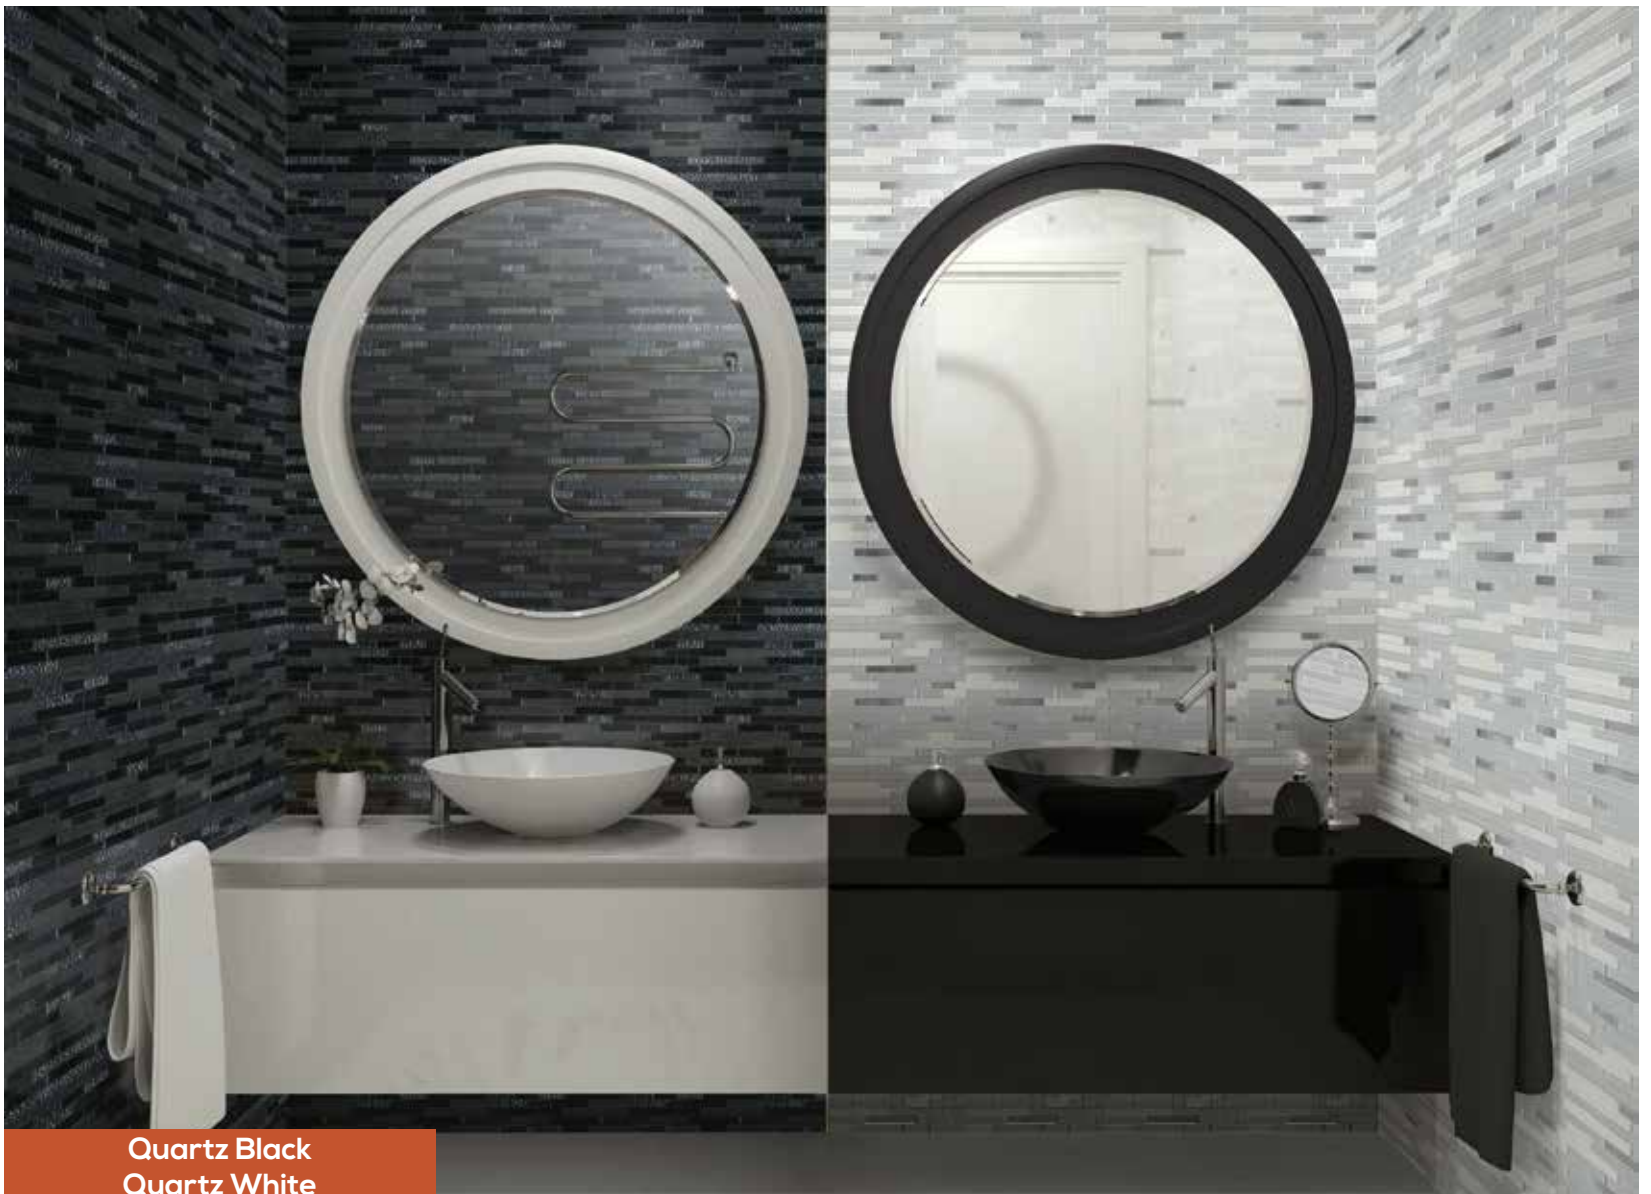

Quartz Black
Quartz White